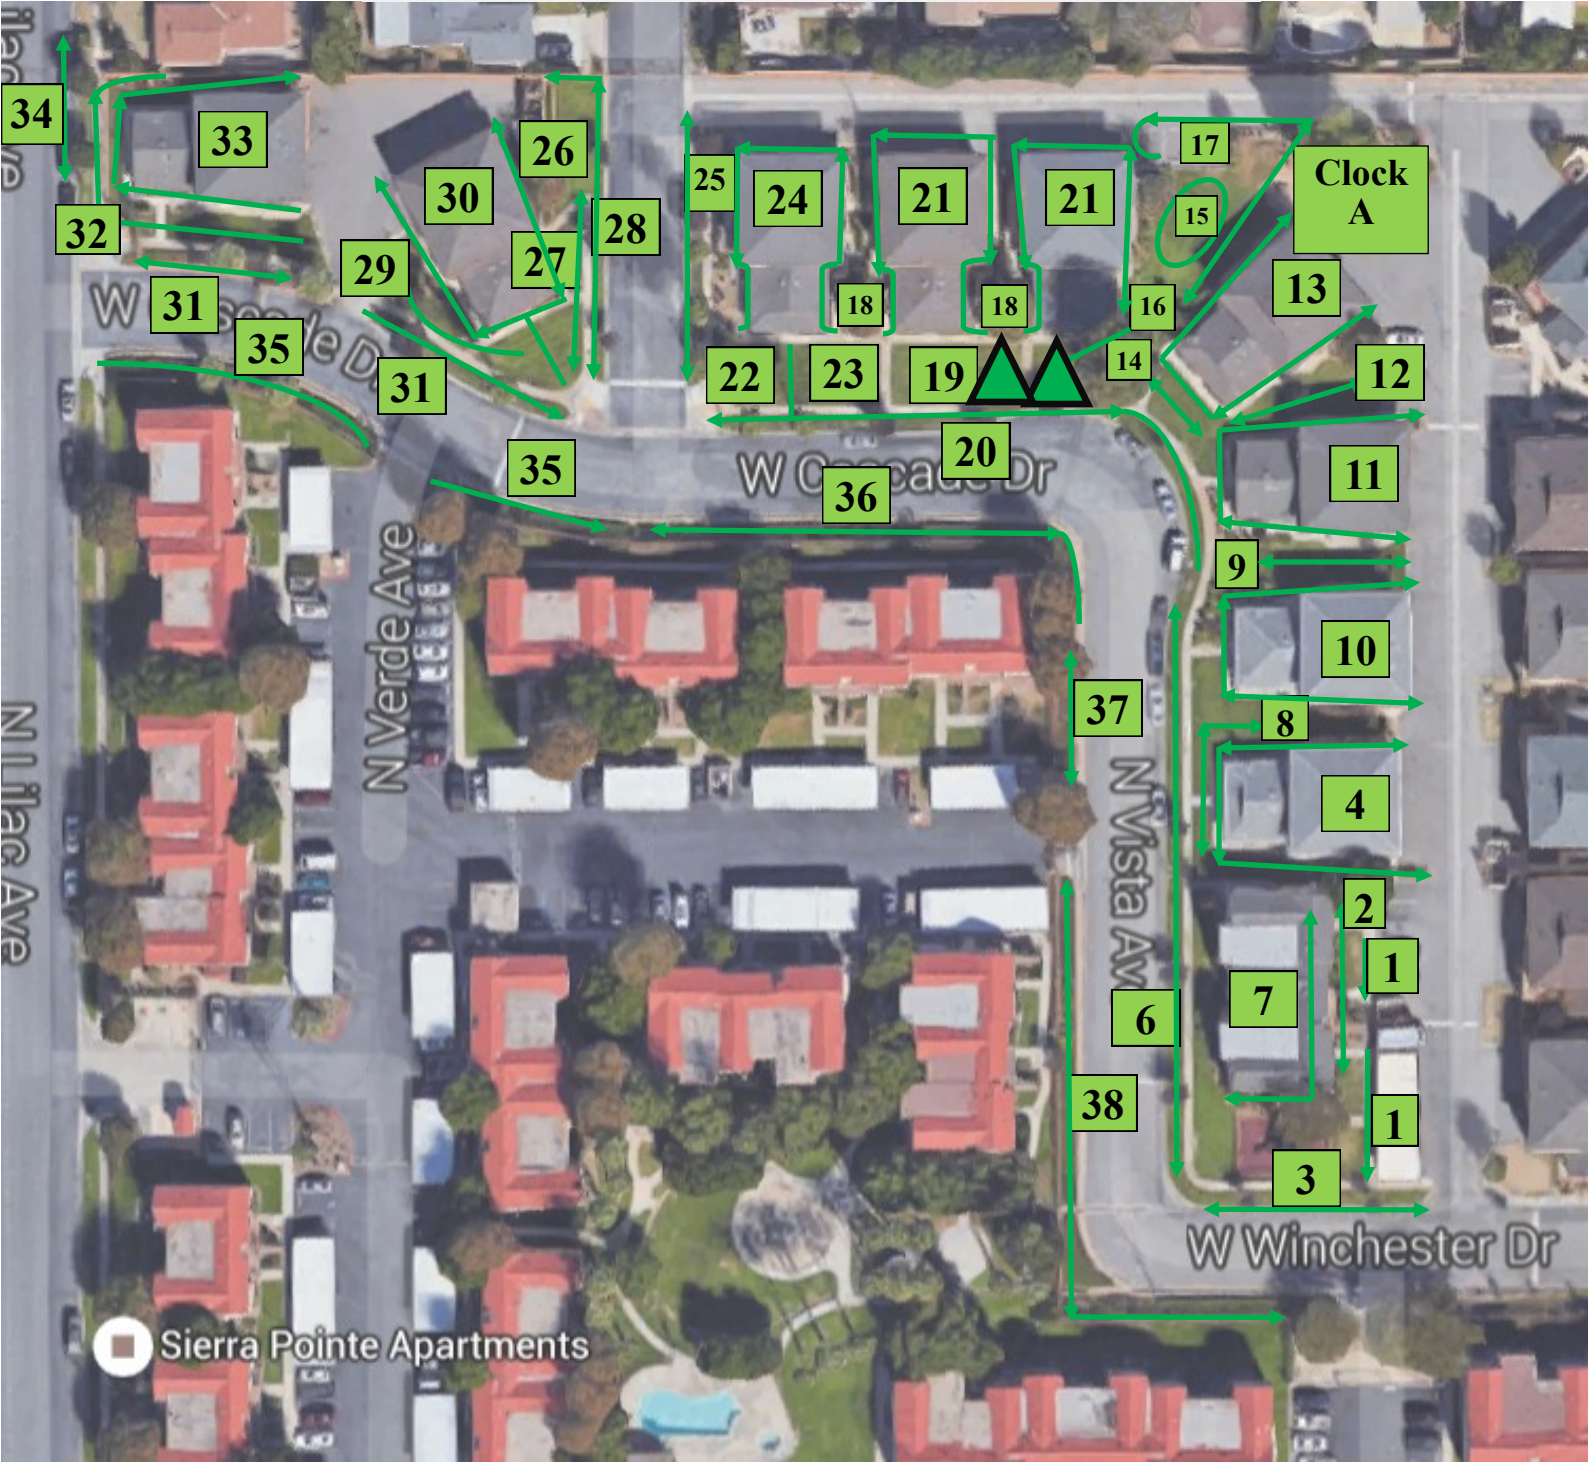

LEGEND					
Building #	Water Meter	Backflow	Domestic	Fire	Reclaimed Water
			Landscape	Order or TBD	Mixed

IRRIGATION SITE MAP

Vista Cascade
 Rialto, CA
 Dated: 06/20/2016

**Advanced Environmental Landscape
 Design & Consulting, LLC**

CSLB C-27 Lic#708716
 PO Box 8296, Alta Loma, CA 91737
 Phone: 909.980.8300 Fax: 909.941.6876
 www.aelandscape.com

NOTES:
 Pop-ups: 2,4,7,10,11,13,17,21,24,26,30,33,35,36,37,38
 Turf: 1,3,6,8,9,12,14,15,16,18,19,22,23,25,27,28,29,31,32,34